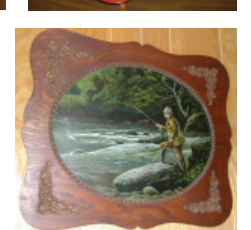

FURNITURE

Nice floral couch
Green couch
Matching overstuffed beige rocker/recliner and recliner only
Green overstuffed rocker
End tables
Pine shelf stand
Card tables
Small desk and chair
Dining room suit-Blonde-includes table with 3 leaves and table covering, 6 matching chairs, upholstered in green vinyl, and glass front hutch
Stereo console
Small formica round table with 1 leaf and 4 matching chairs
Sewing machine cabinet, blonde w Kenmore sewing machine
Large filing cabinet (converted mangle)
1960's wood 2-piece bedroom suite includes full size bed with frame and headboard and lowboy dresser with mirror
Blonde bedroom suit includes full-size bed with frame and bookcase headboard, lowboy dresser and nightstand

**Please note-All sets of furniture will be sold as sets and not as individual pieces.

Auctioneer's Note: Mrs. Betty Clabaugh has moved to a retirement community and has elected to sell to the highest bidder her personal property. Very well cared for merchandise. Please plan to attend as there is something for everyone. This is only a partial listing. Lunch will be served. Cash or good check accepted day of sale. All merchandise must be paid prior to leaving the auction site. All merchandise must be removed the day of the sale. All announcements day of sale take precedence over written or advertised material.

Slack
Auction Service

Slack Auction Service

904 Avenue E Place • Kearney, NE 68847

Pat Slack, Auctioneer/Real Estate Broker

308-379-6976

pat@century21midlands.com

www.century21midlands.com