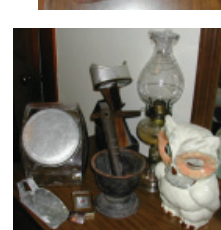

FURNITURE

Nice floral couch
Green couch
Matching overstuffed beige rocker/recliner and recliner only
Green overstuffed rocker
End tables
Pine shelf stand
Card tables
Small desk and chair
Dining room suit-Blonde-includes table with 3 leaves and table covering, 6 matching chairs, upholstered in green vinyl, and glass front hutch
Stereo console
Small formica round table with 1 leaf and 4 matching chairs
Sewing machine cabinet, blonde w Kenmore sewing machine
Large filing cabinet (converted mangle)
1960's wood 2-piece bedroom suite includes full size bed with frame and headboard and lowboy dresser with mirror
Blonde bedroom suit includes full-size bed with frame and bookcase headboard, lowboy dresser and nightstand

**Please note-All sets of furniture will be sold as sets and not as individual pieces.

Auctioneer's Note: Mrs. Betty Clabaugh has moved to a retirement community and has elected to sell to the highest bidder her personal property. Very well cared for merchandise. Please plan to attend as there is something for everyone. This is only a partial listing. Lunch will be served. Cash or good check accepted day of sale. All merchandise must be paid prior to leaving the auction site. All merchandise must be removed the day of the sale. All announcements day of sale take precedence over written or advertised material.

Slack
Auction Service

Slack Auction Service

904 Avenue E Place • Kearney, NE 68847

Pat Slack, Auctioneer/Real Estate Broker

308-379-6976

pat@century21midlands.com

www.century21midlands.com